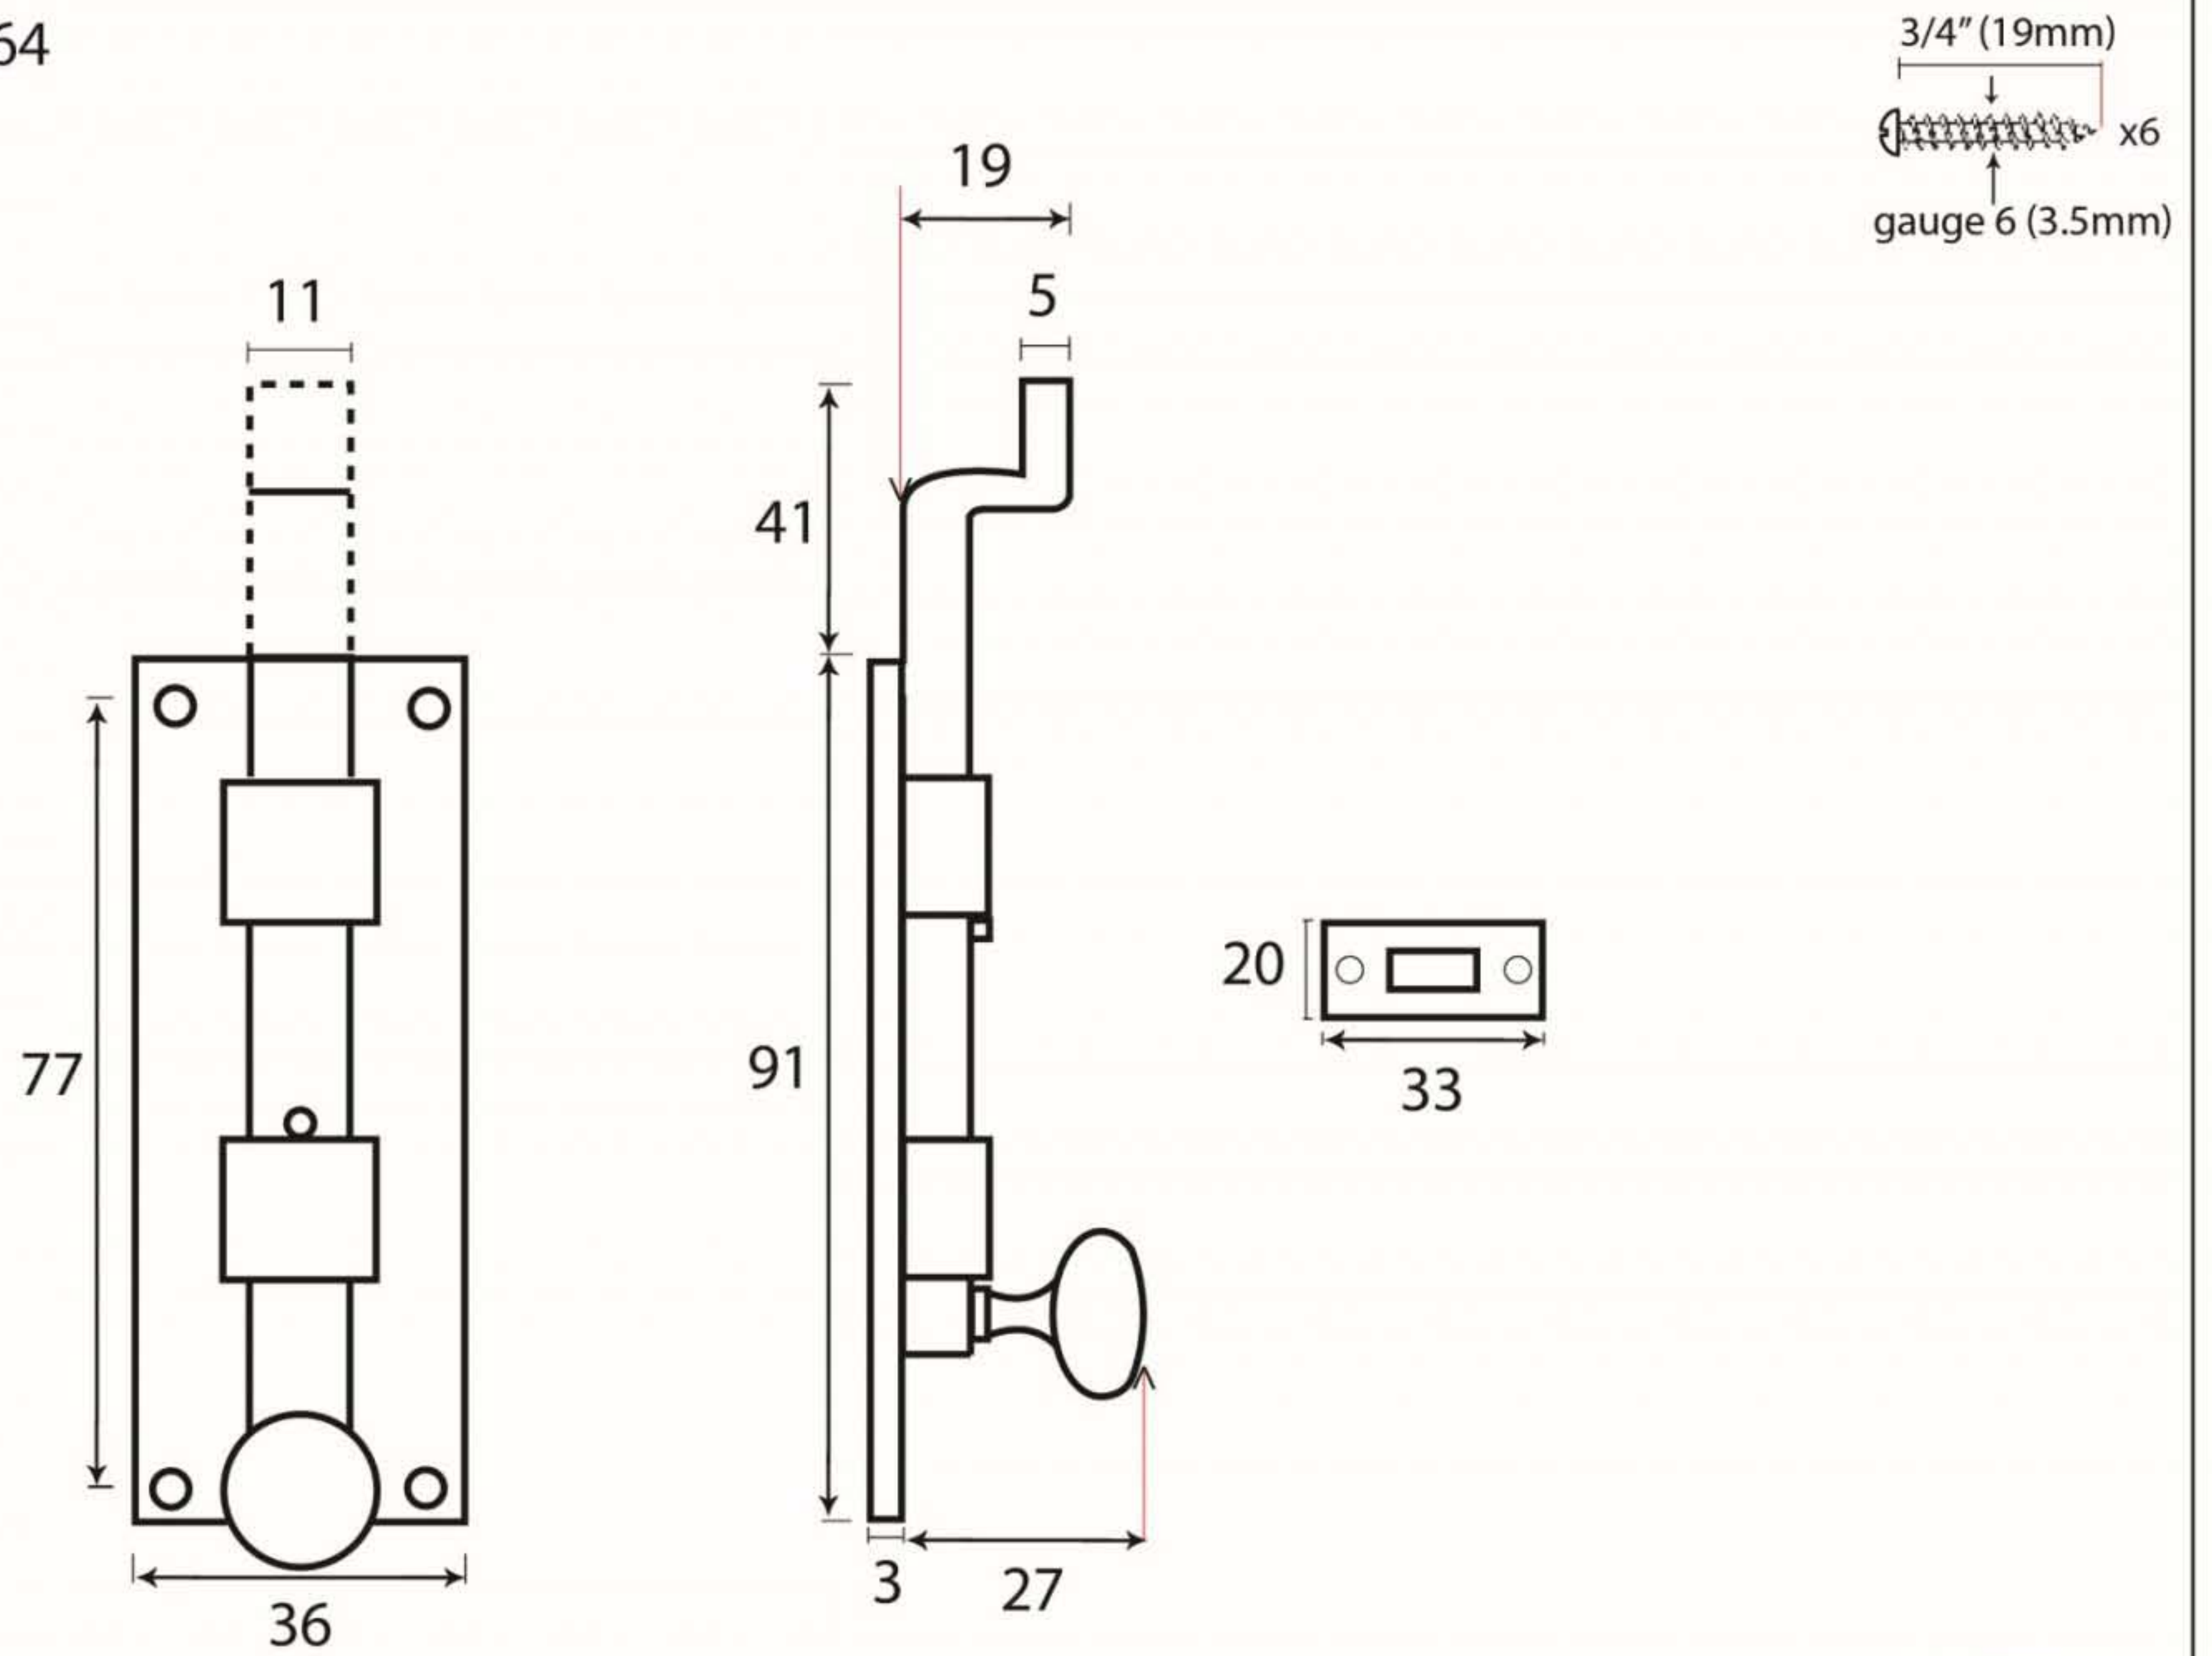

PRODUCT CODE 33264

HANDFORGED
TRADITIONAL
IRONMONGERY

Due to the hand crafted nature of our products all measurements are approximate and should be used as a guide only