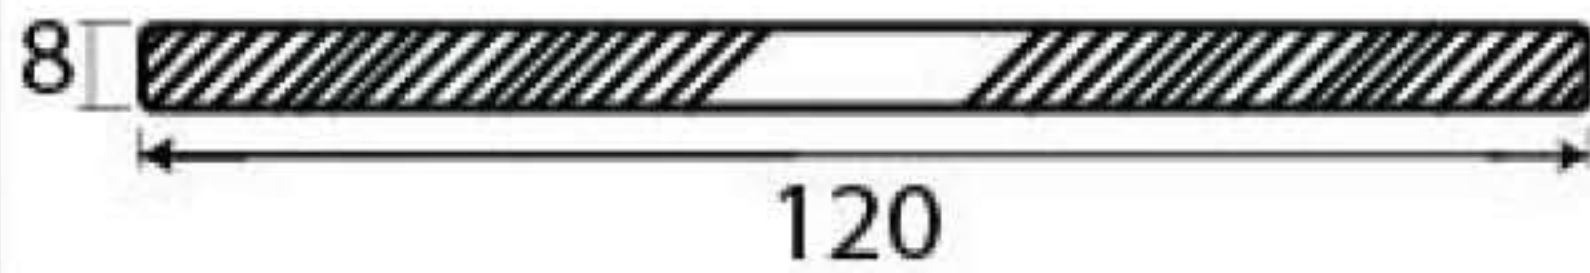

PRODUCT CODE 33230

1/2" (12mm)
x4
gauge 4 (3mm)

1/2" (12mm)
x4
gauge 4 (3mm)

HANDFORGED
TRADITIONAL
IRONMONGERY

Due to the hand crafted nature of our products all measurements are approximate and should be used as a guide only