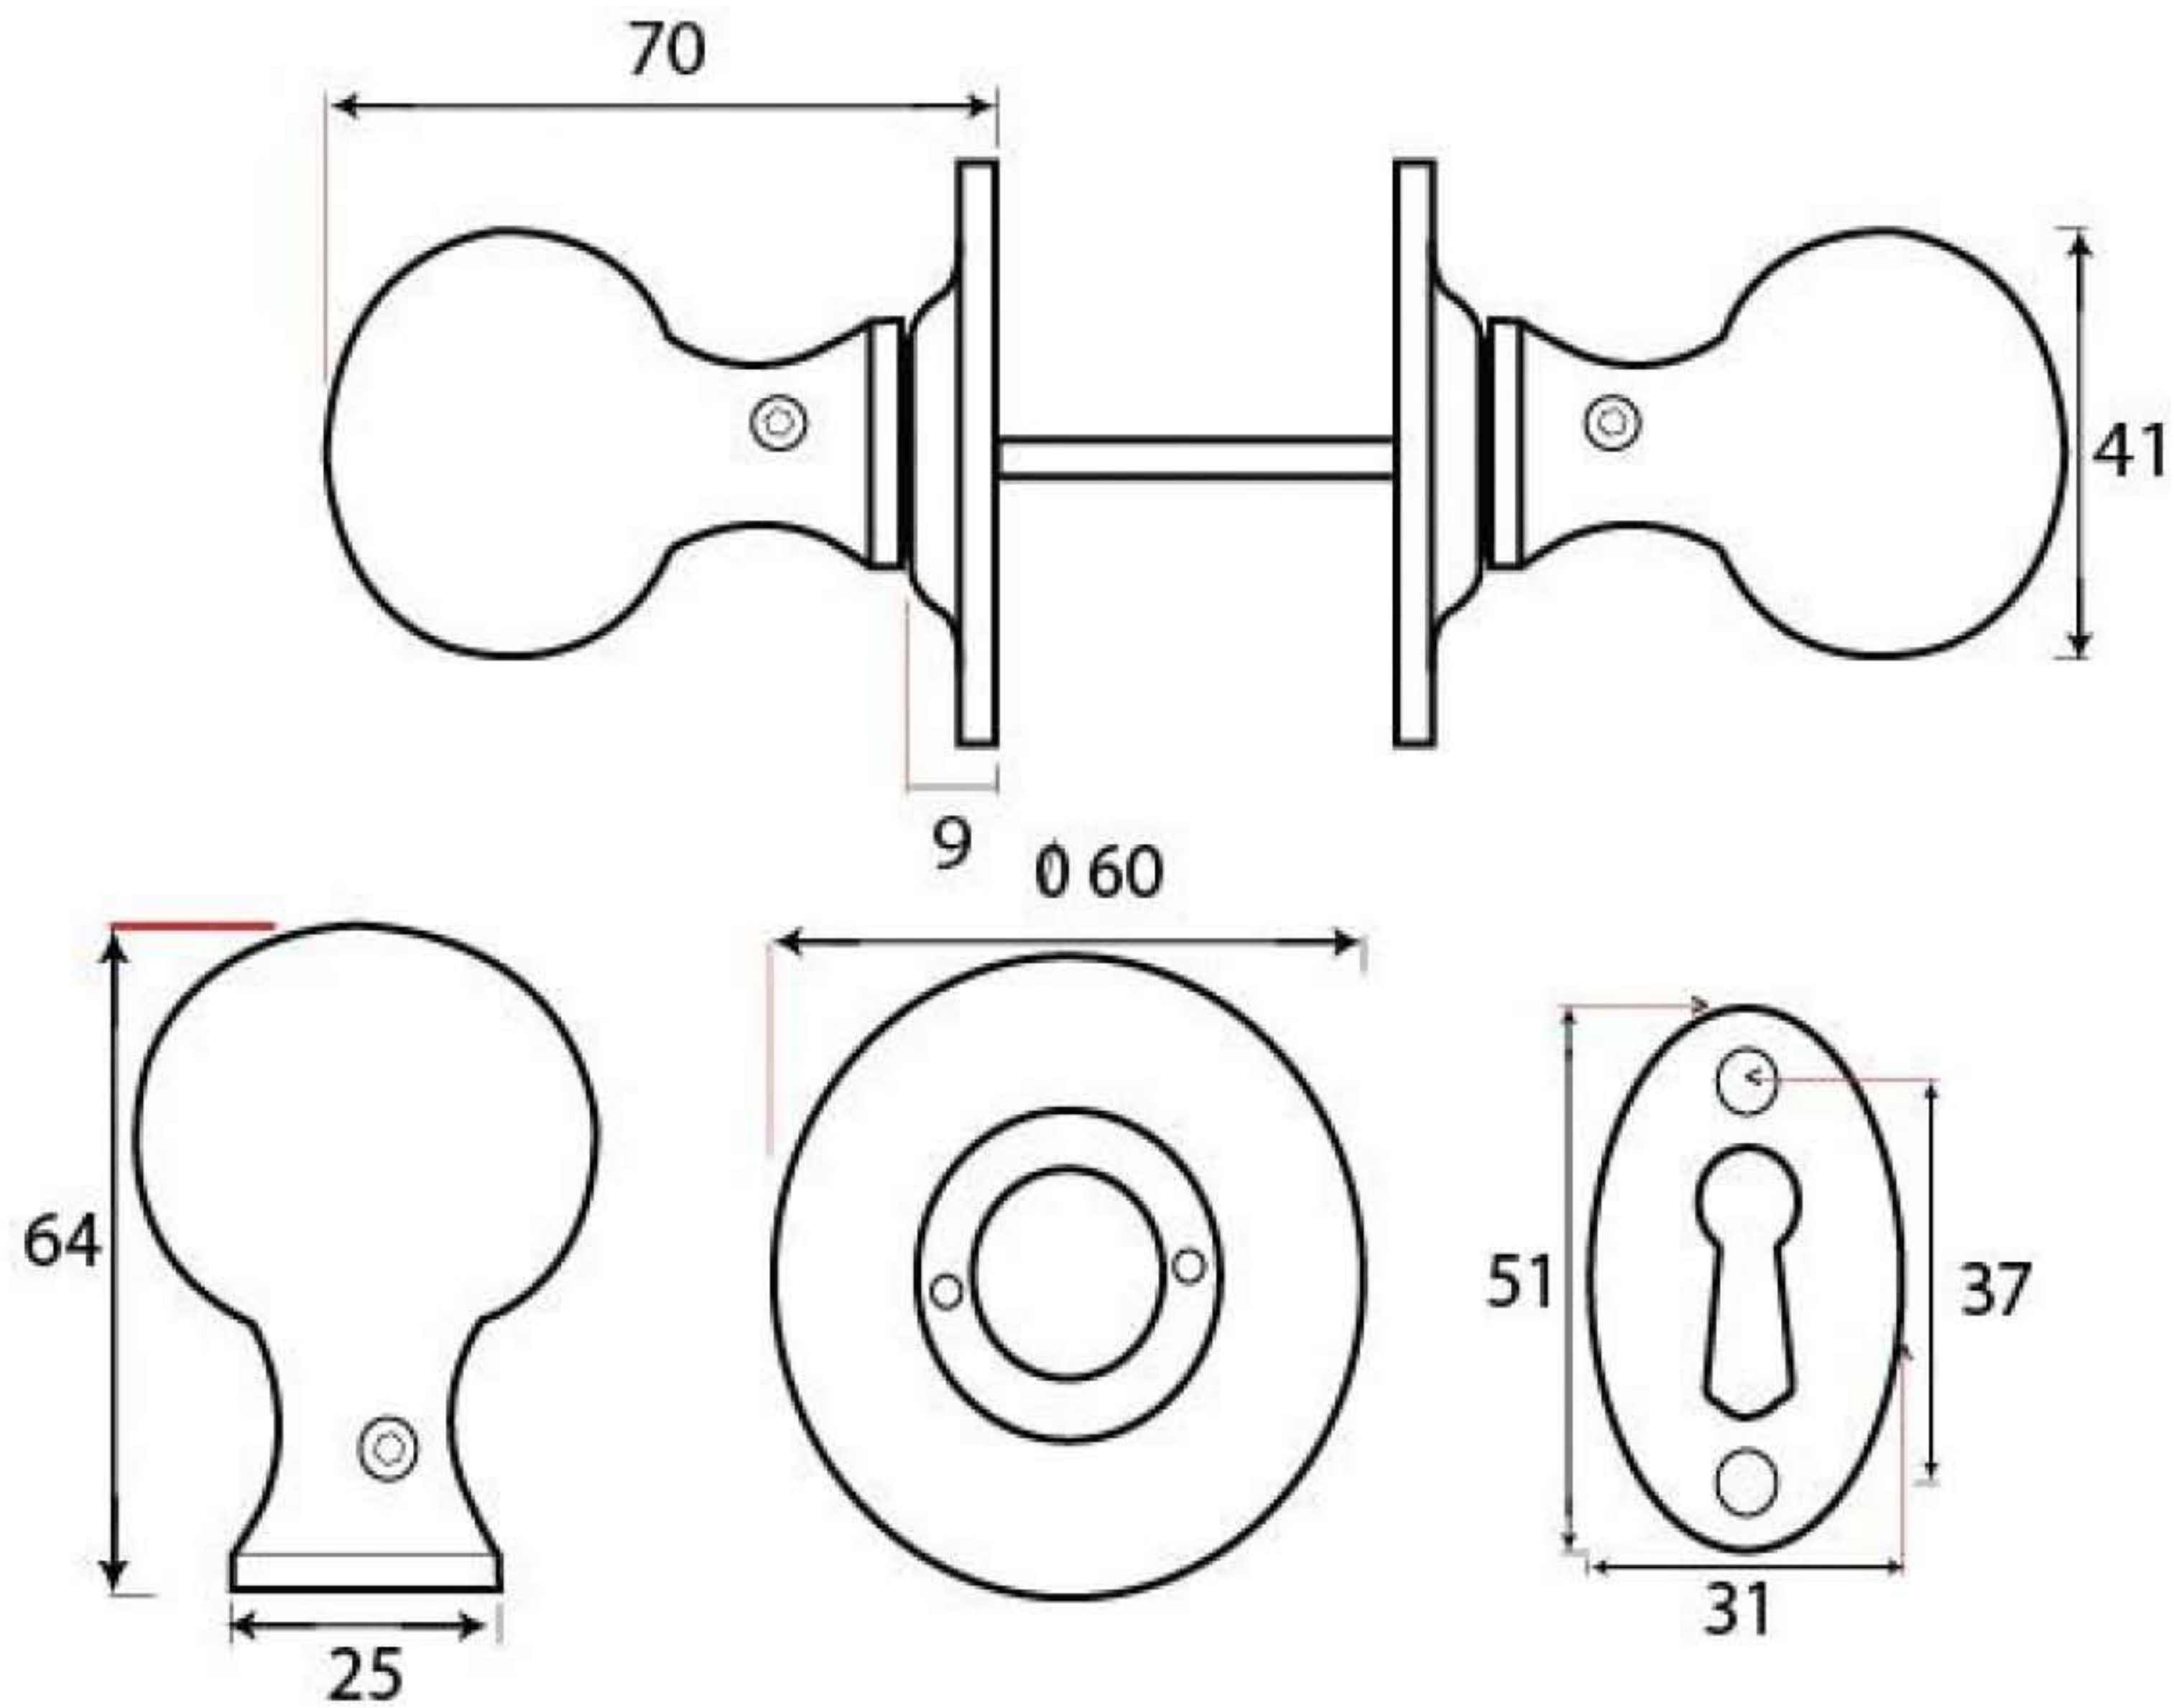

PRODUCT CODE 33230

1/2" (12mm)
x4
gauge 4 (3mm)

1/2" (12mm)
x4
gauge 4 (3mm)

HANDFORGED
TRADITIONAL
IRONMONGERY

Due to the hand crafted nature of our products all measurements are approximate and should be used as a guide only