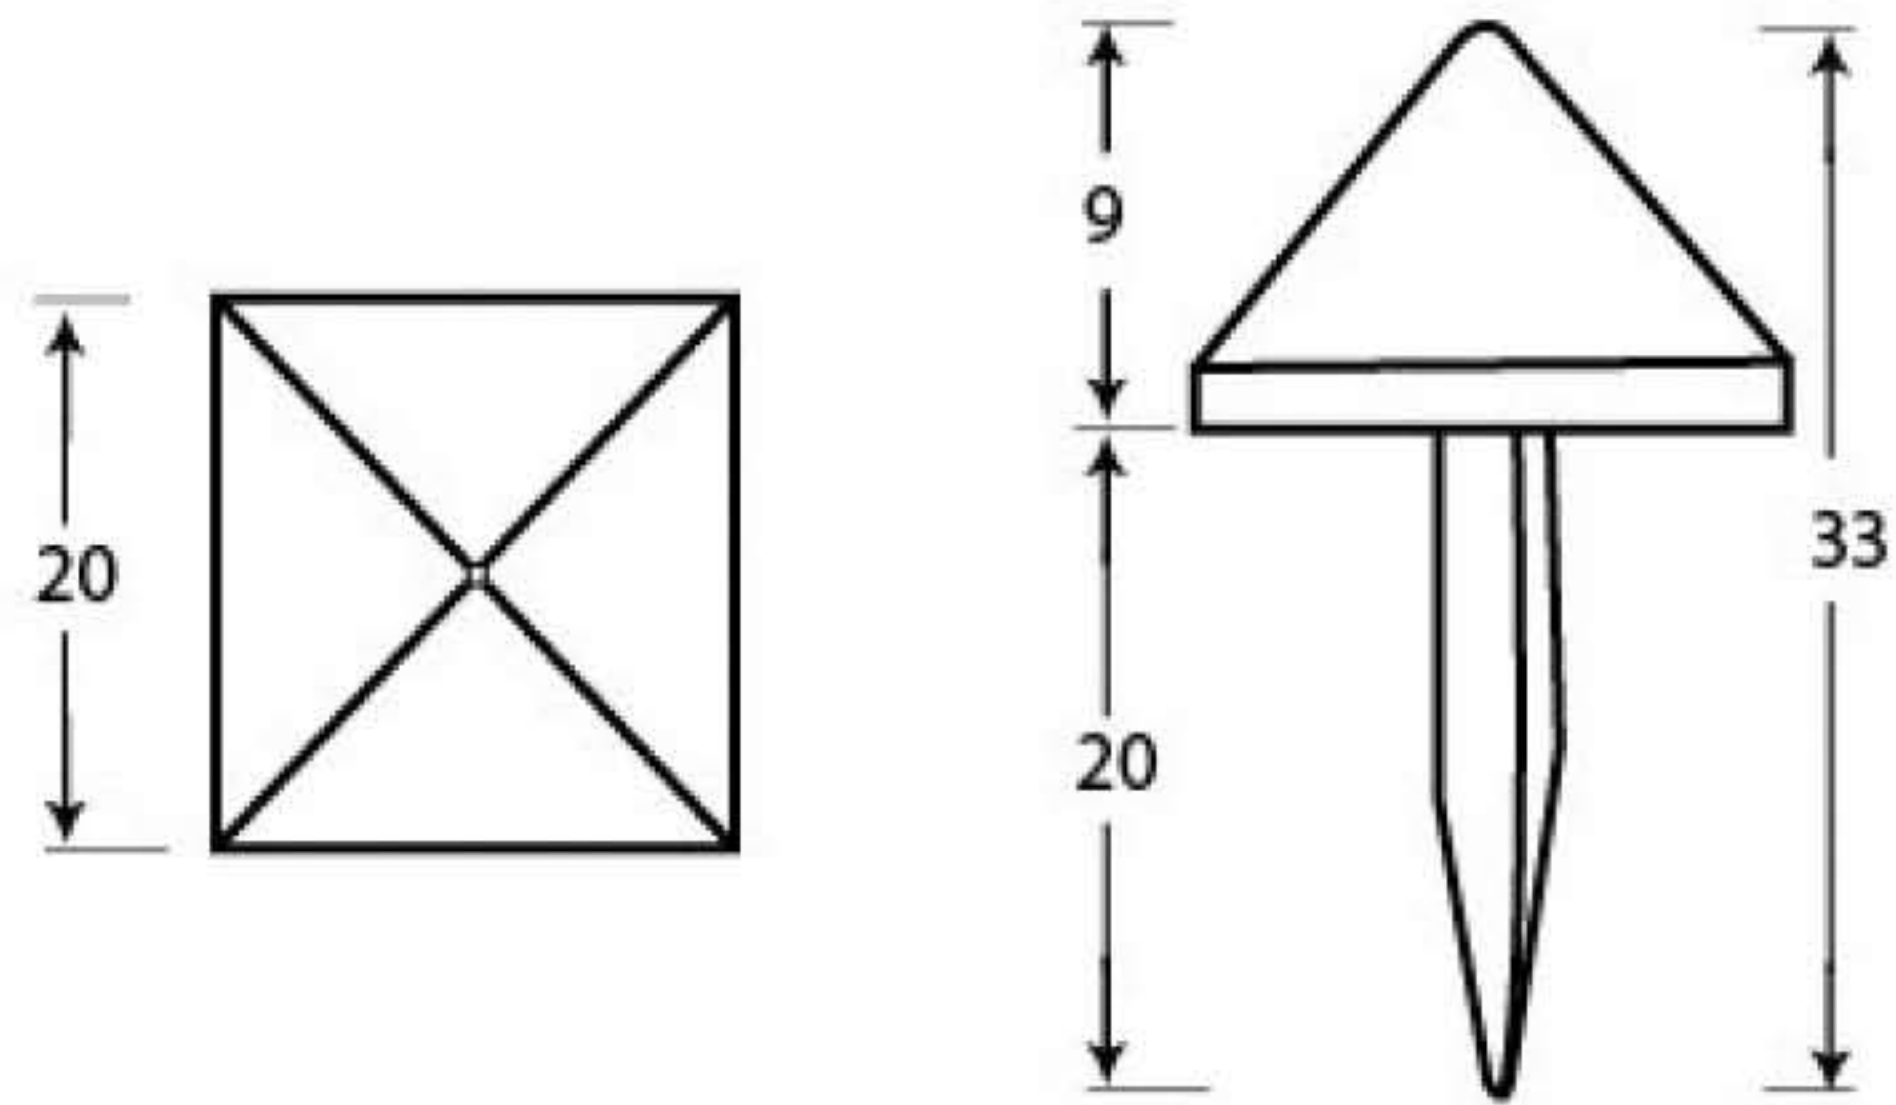

PRODUCT CODE 33194

HANDFORGED  
TRADITIONAL  
IRONMONGERY

Due to the hand crafted nature of our products all measurements are approximate and should be used as a guide only